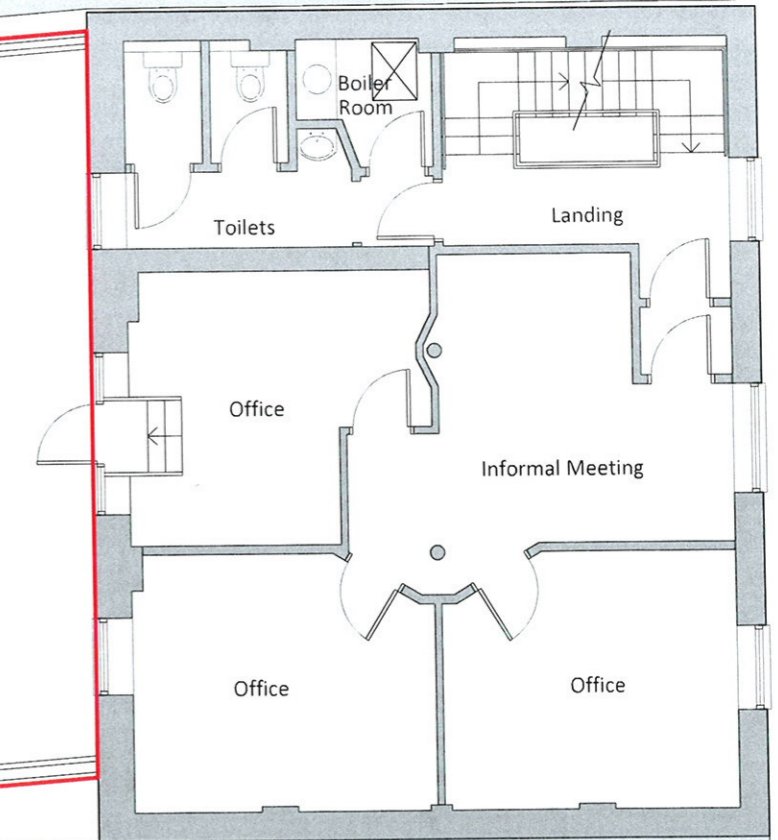

Rear metal roof repairs and making good

External terrace repairs and making good

Terrace

SEA HORSE HOTEL

Vincent & Brown

t: 01904 700941 e: studio@vincentandbrown.com

Studio 12, Middlethorpe Business Park
Sim Balk Lane, Bishopthorpe
York, YO23 2BD