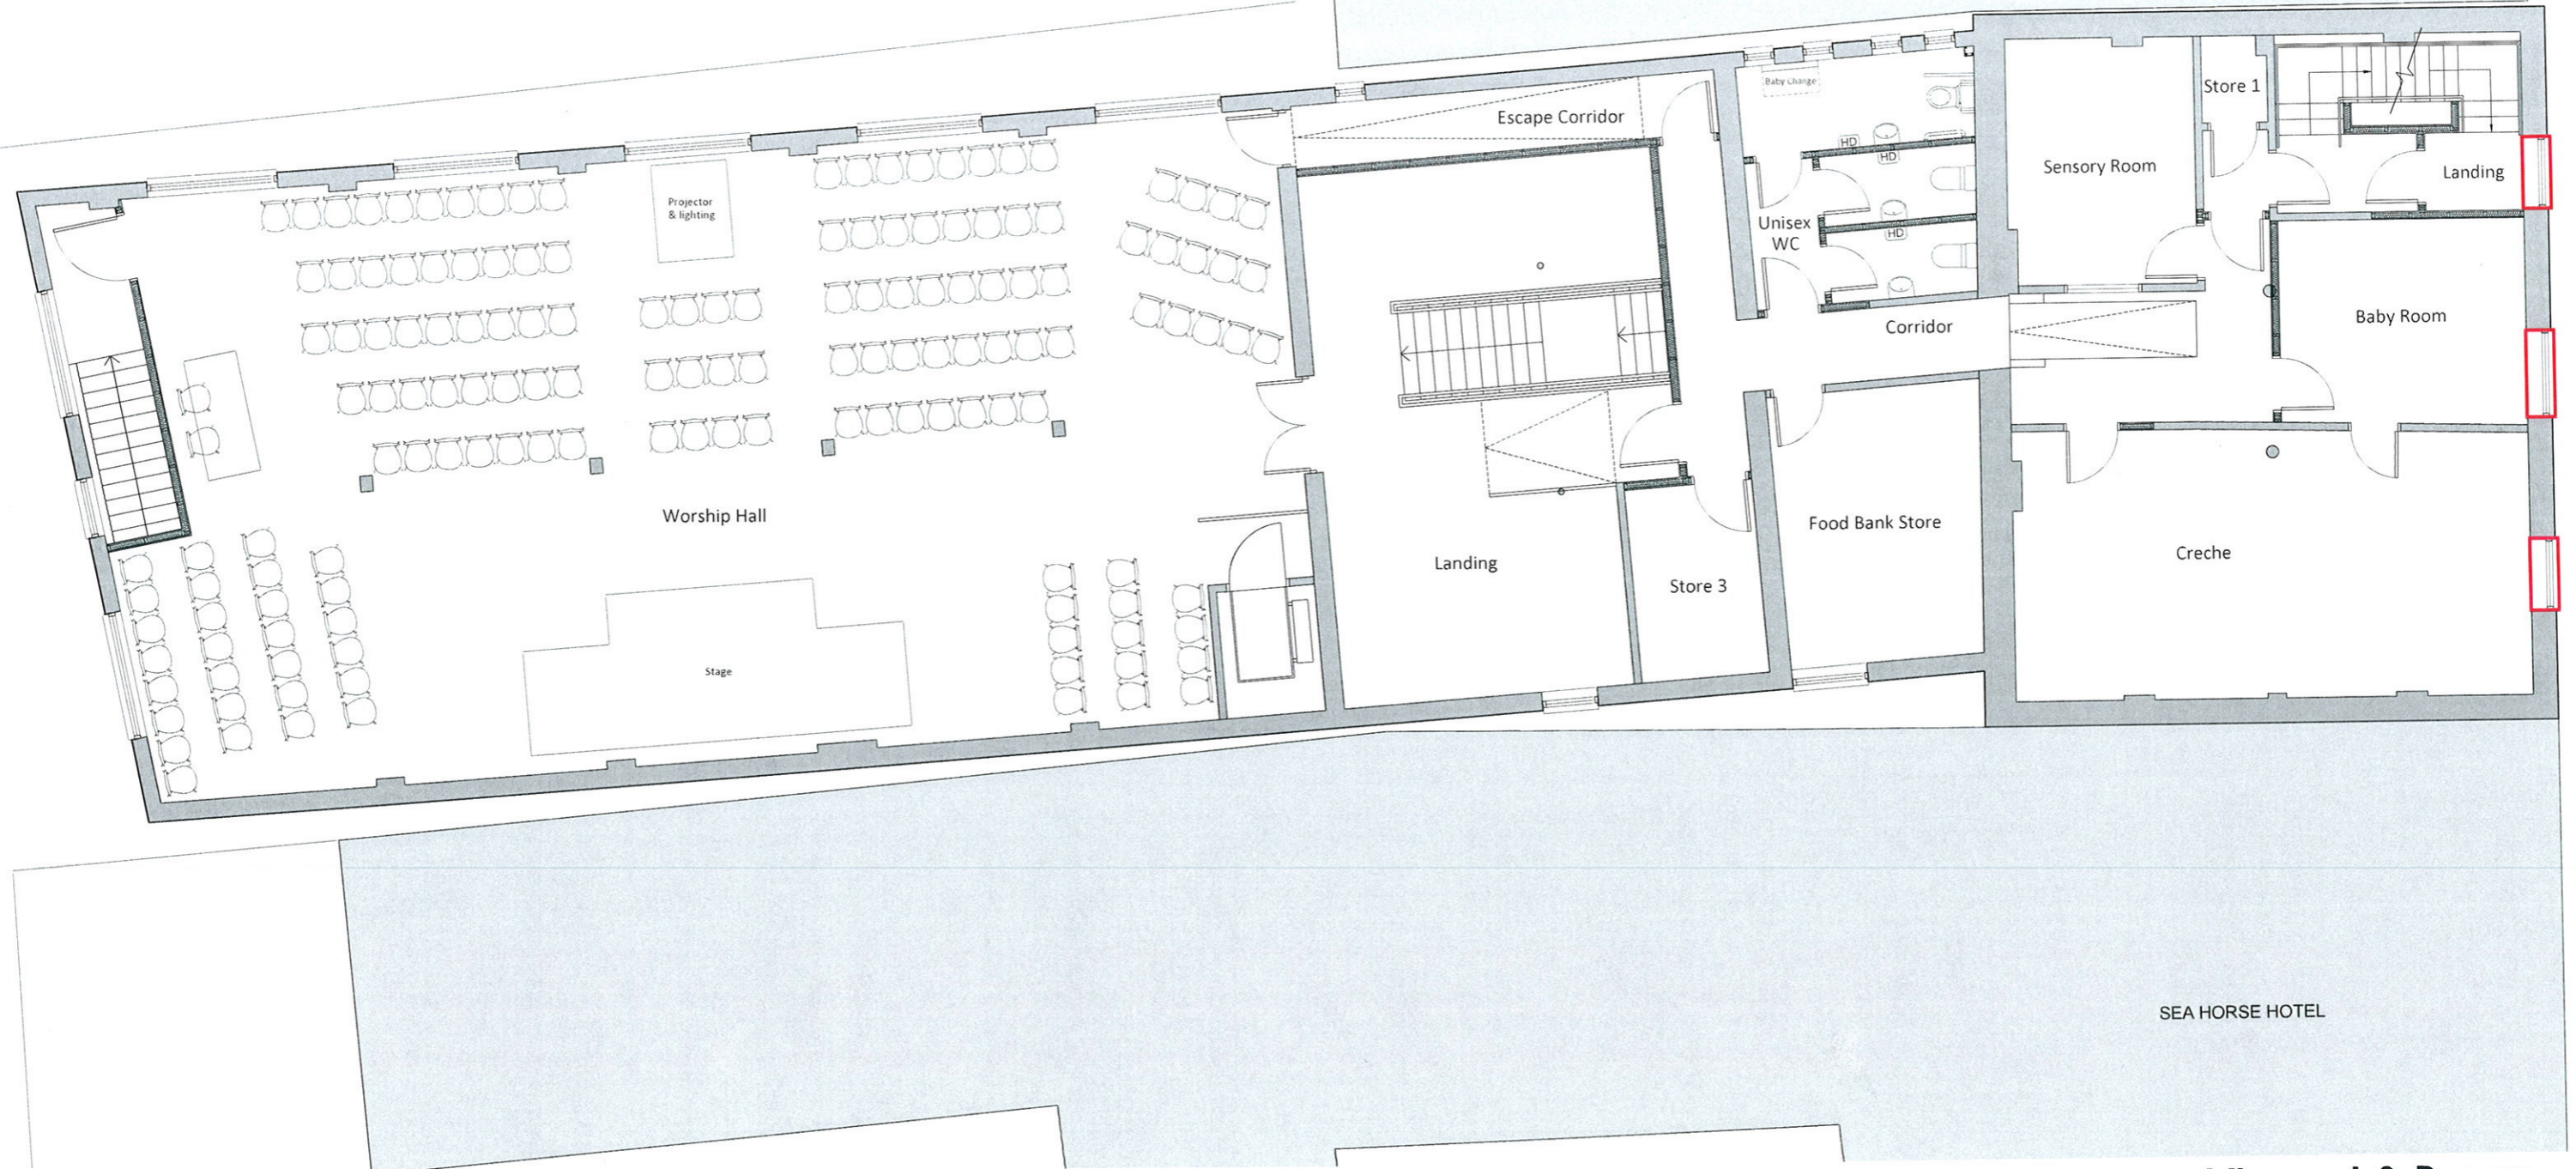

PHASE 6

CAR PARK

FENGSHUI CHINESE RESTAURANT

SEA HORSE HOTEL

Vincent & Brown

t: 01904 700941 e: studio@vincentandbrown.com

Studio 12, Middlethorpe Business Park
Sim Balk Lane, Bishopthorpe
York, YO23 2BD