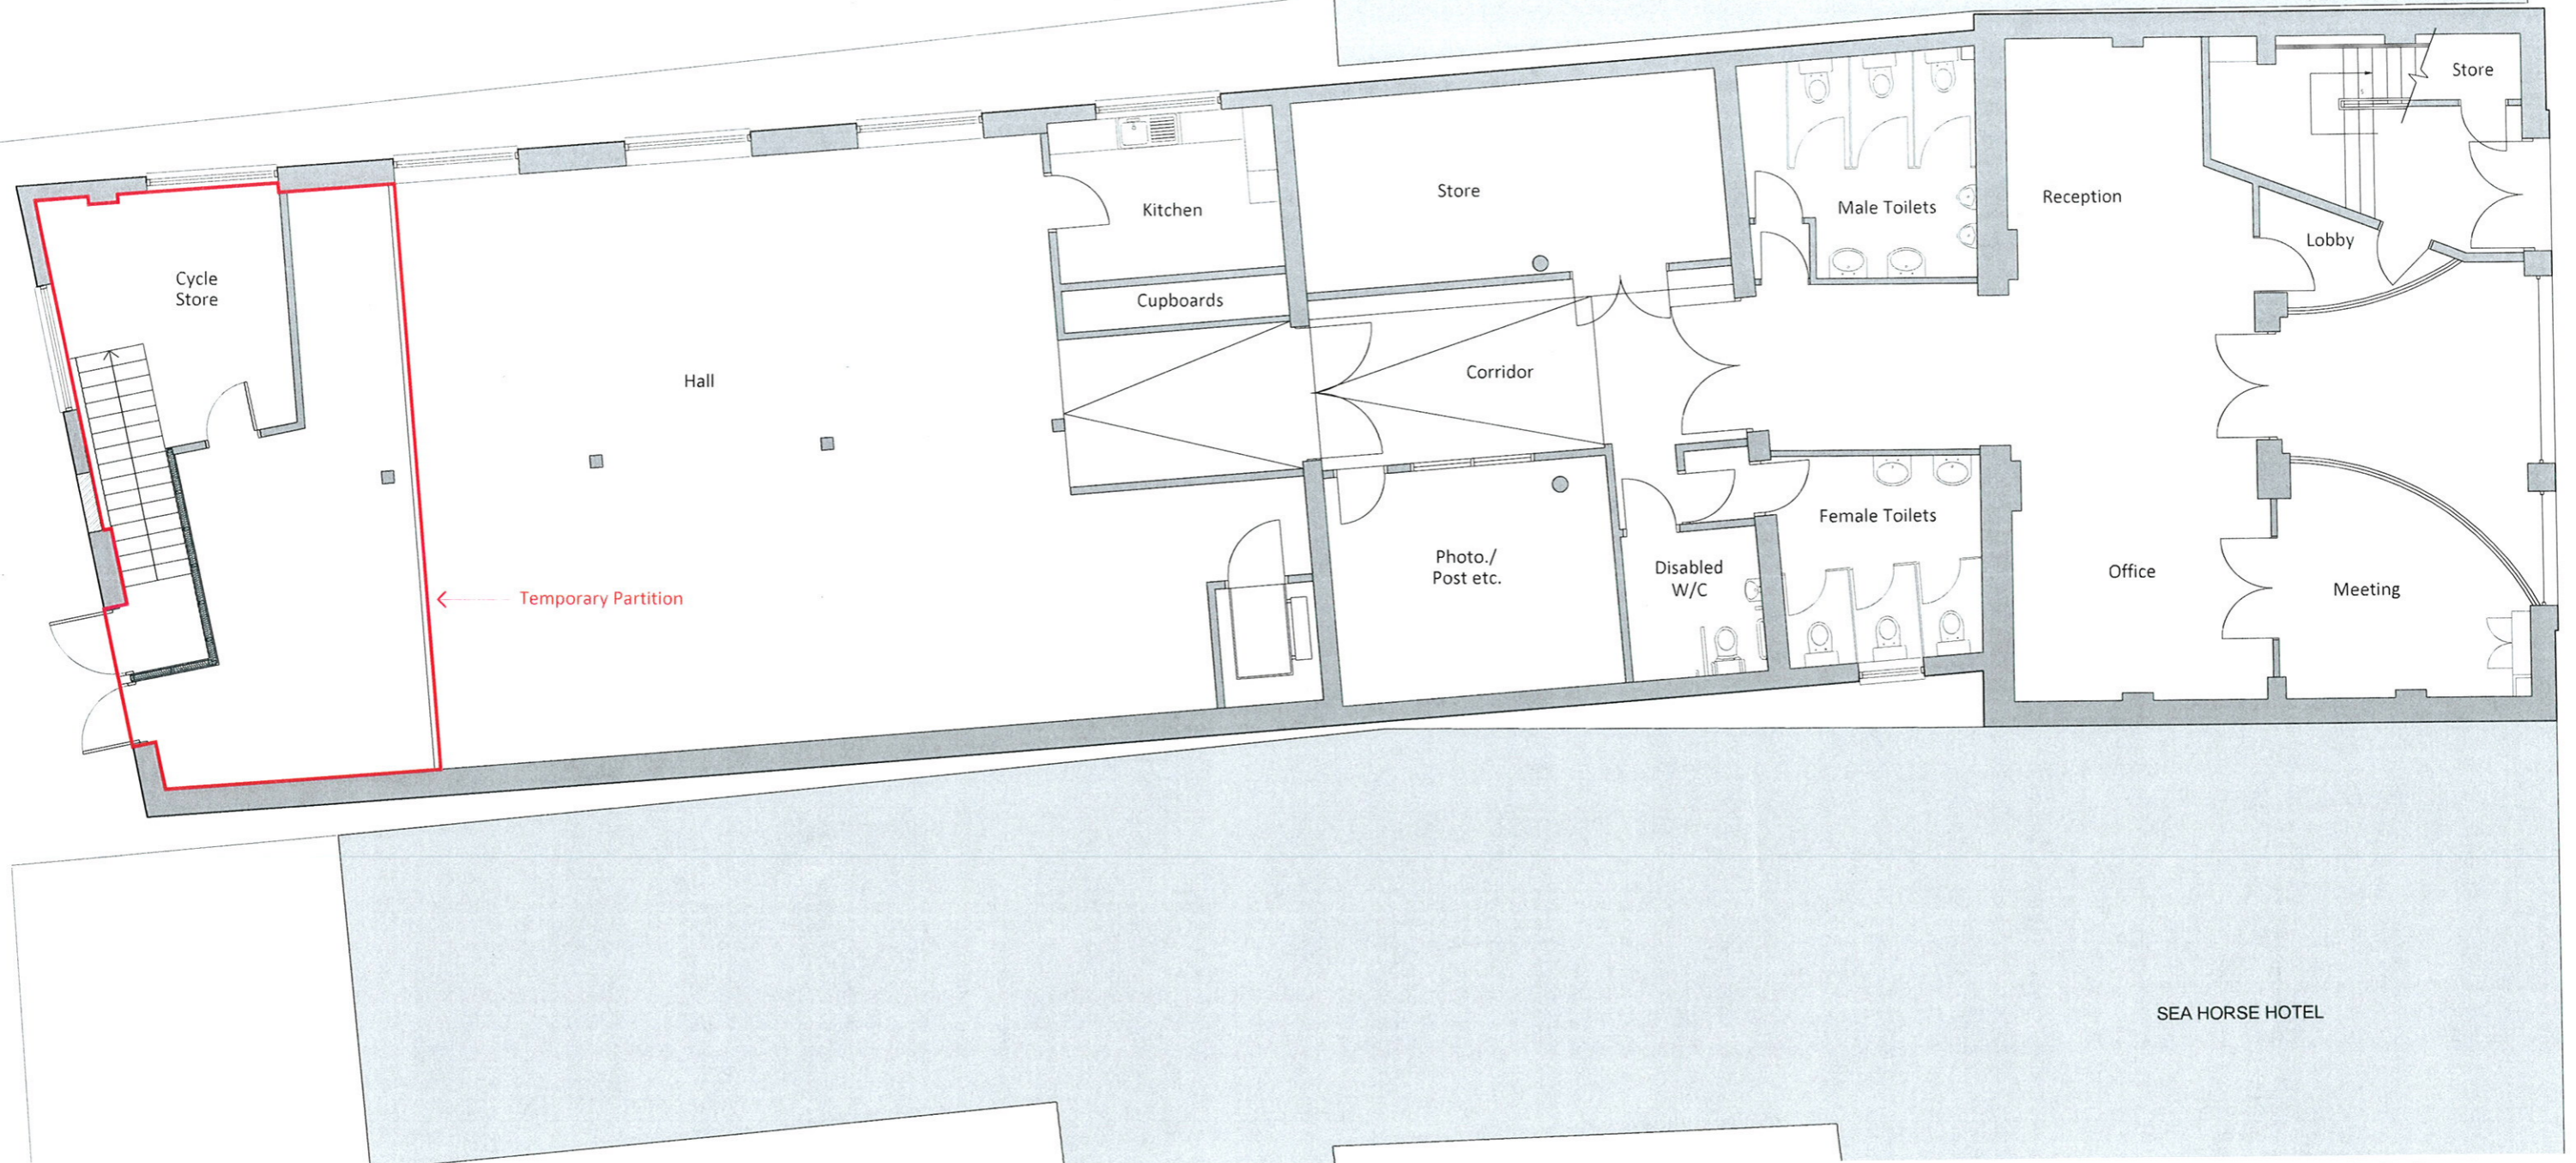

PHASE 1

SEA HORSE HOTEL

Vincent & Brown

t: 01904 700941 e: studio@vincentandbrown.com

Studio 12, Middlethorpe Business Park
Sim Balk Lane, Bishopthorpe
York, YO23 2BD

FENGSHUI CHINESE RESTAURANT

CAR PARK

PHASE 2