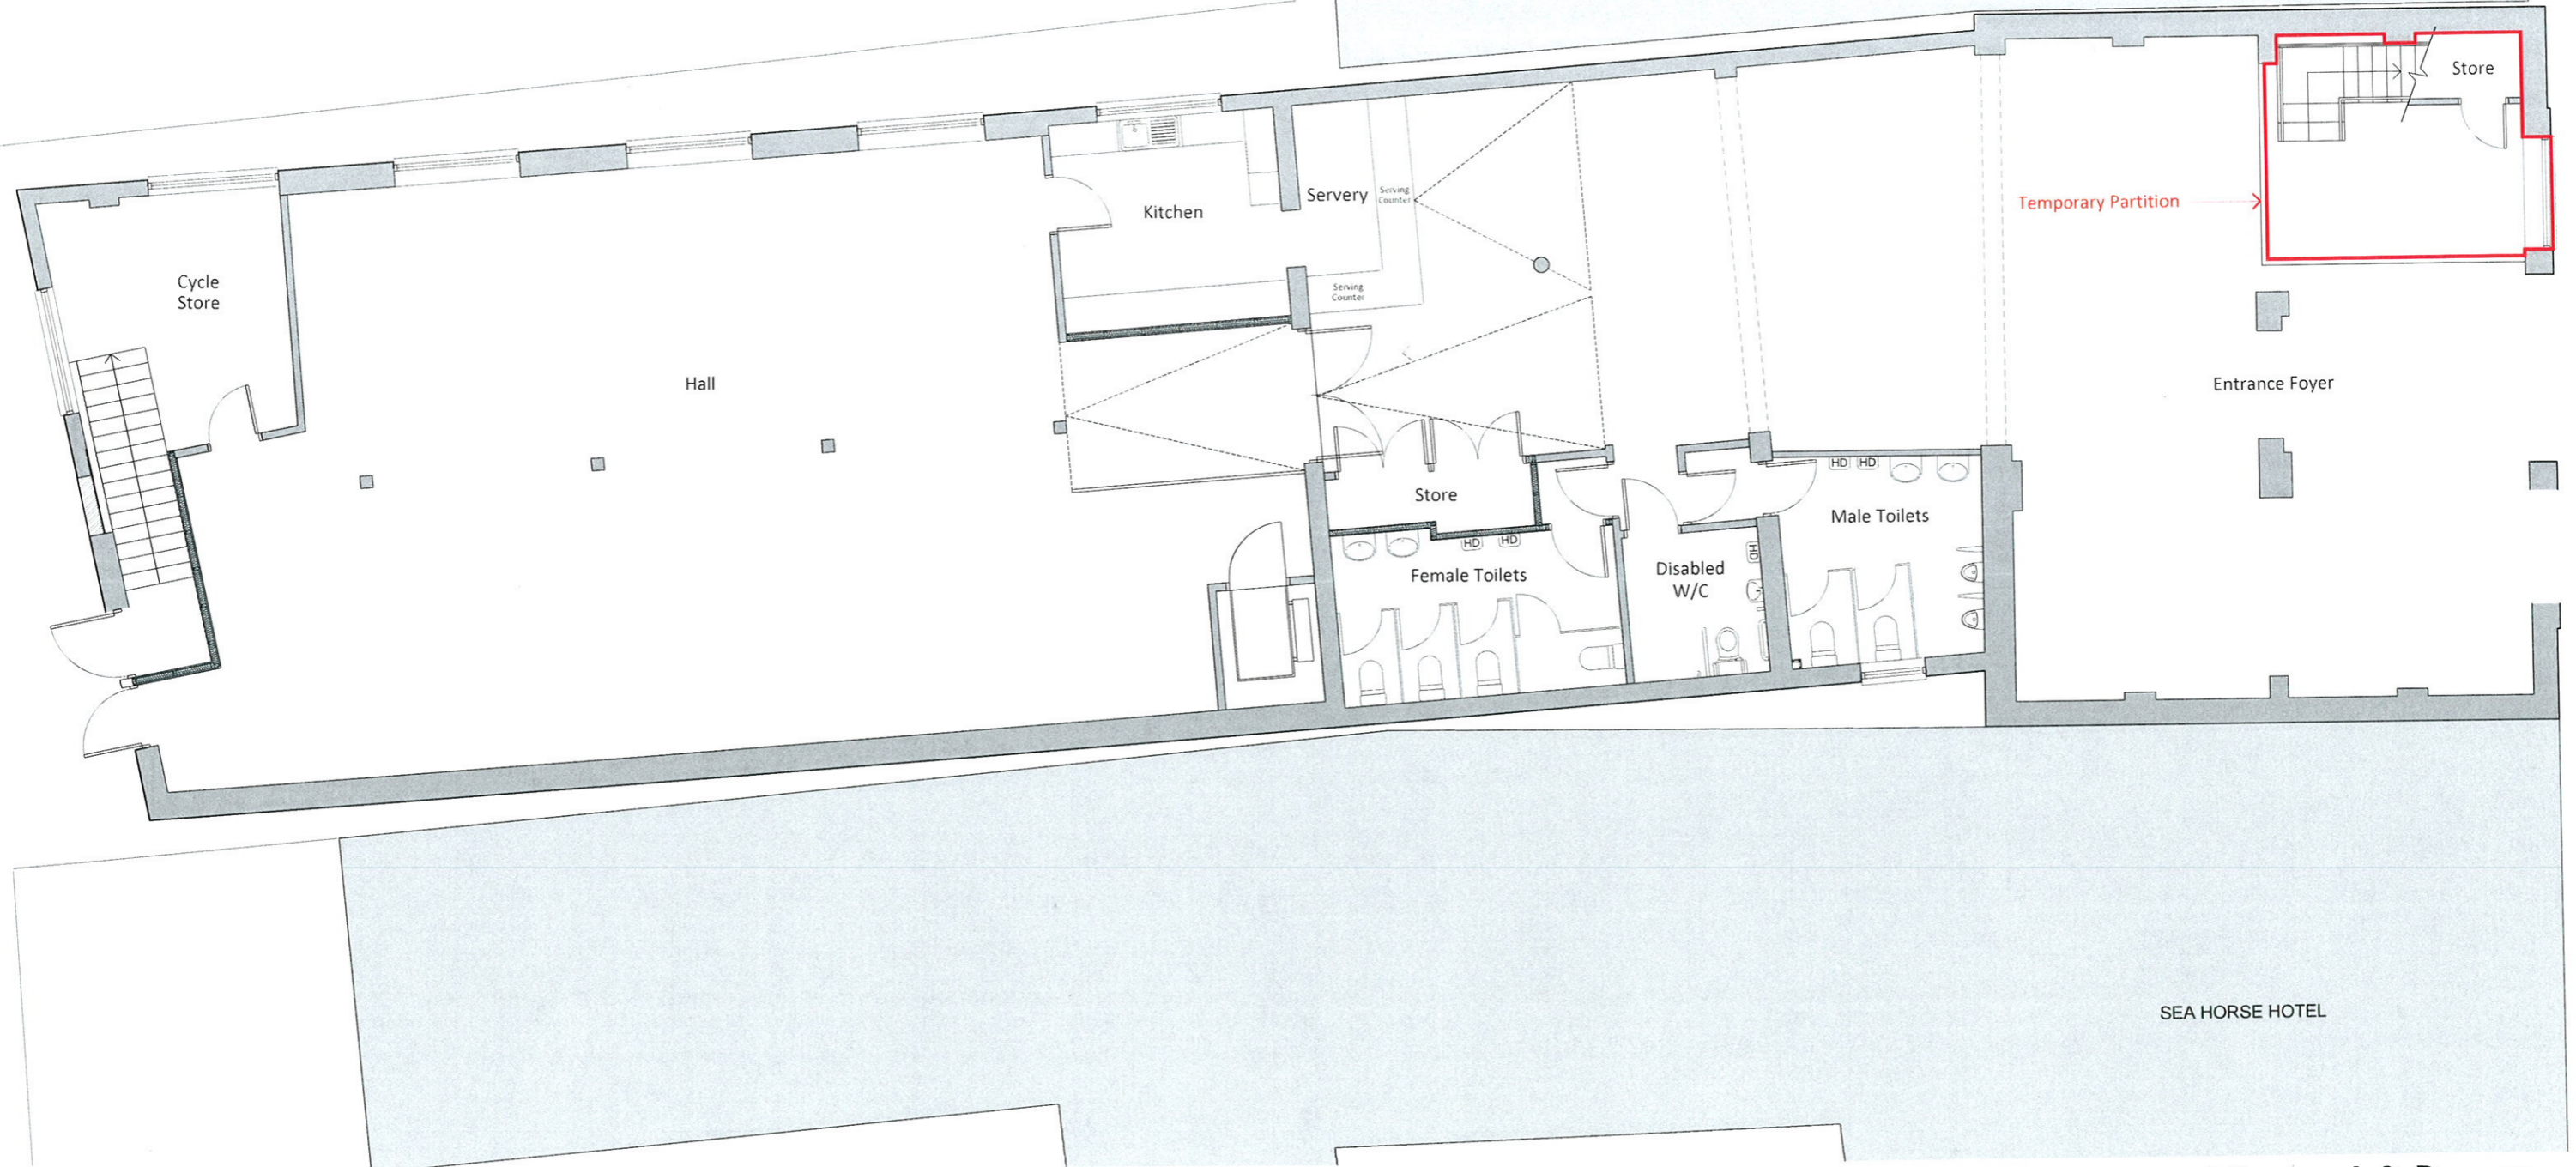

Studio 12, Middlethorpe Business Park
Sim Balk Lane, Bishopthorpe
York, YO23 2BD

FENGSHUI CHINESE RESTAURANT

CAR PARK

PHASE 4

SEA HORSE HOTEL

Vincent & Brown

t: 01904 700941 e: studio@vincentandbrown.com

Studio 12, Middlethorpe Business Park
Sim Balk Lane, Bishopthorpe
York, YO23 2BD