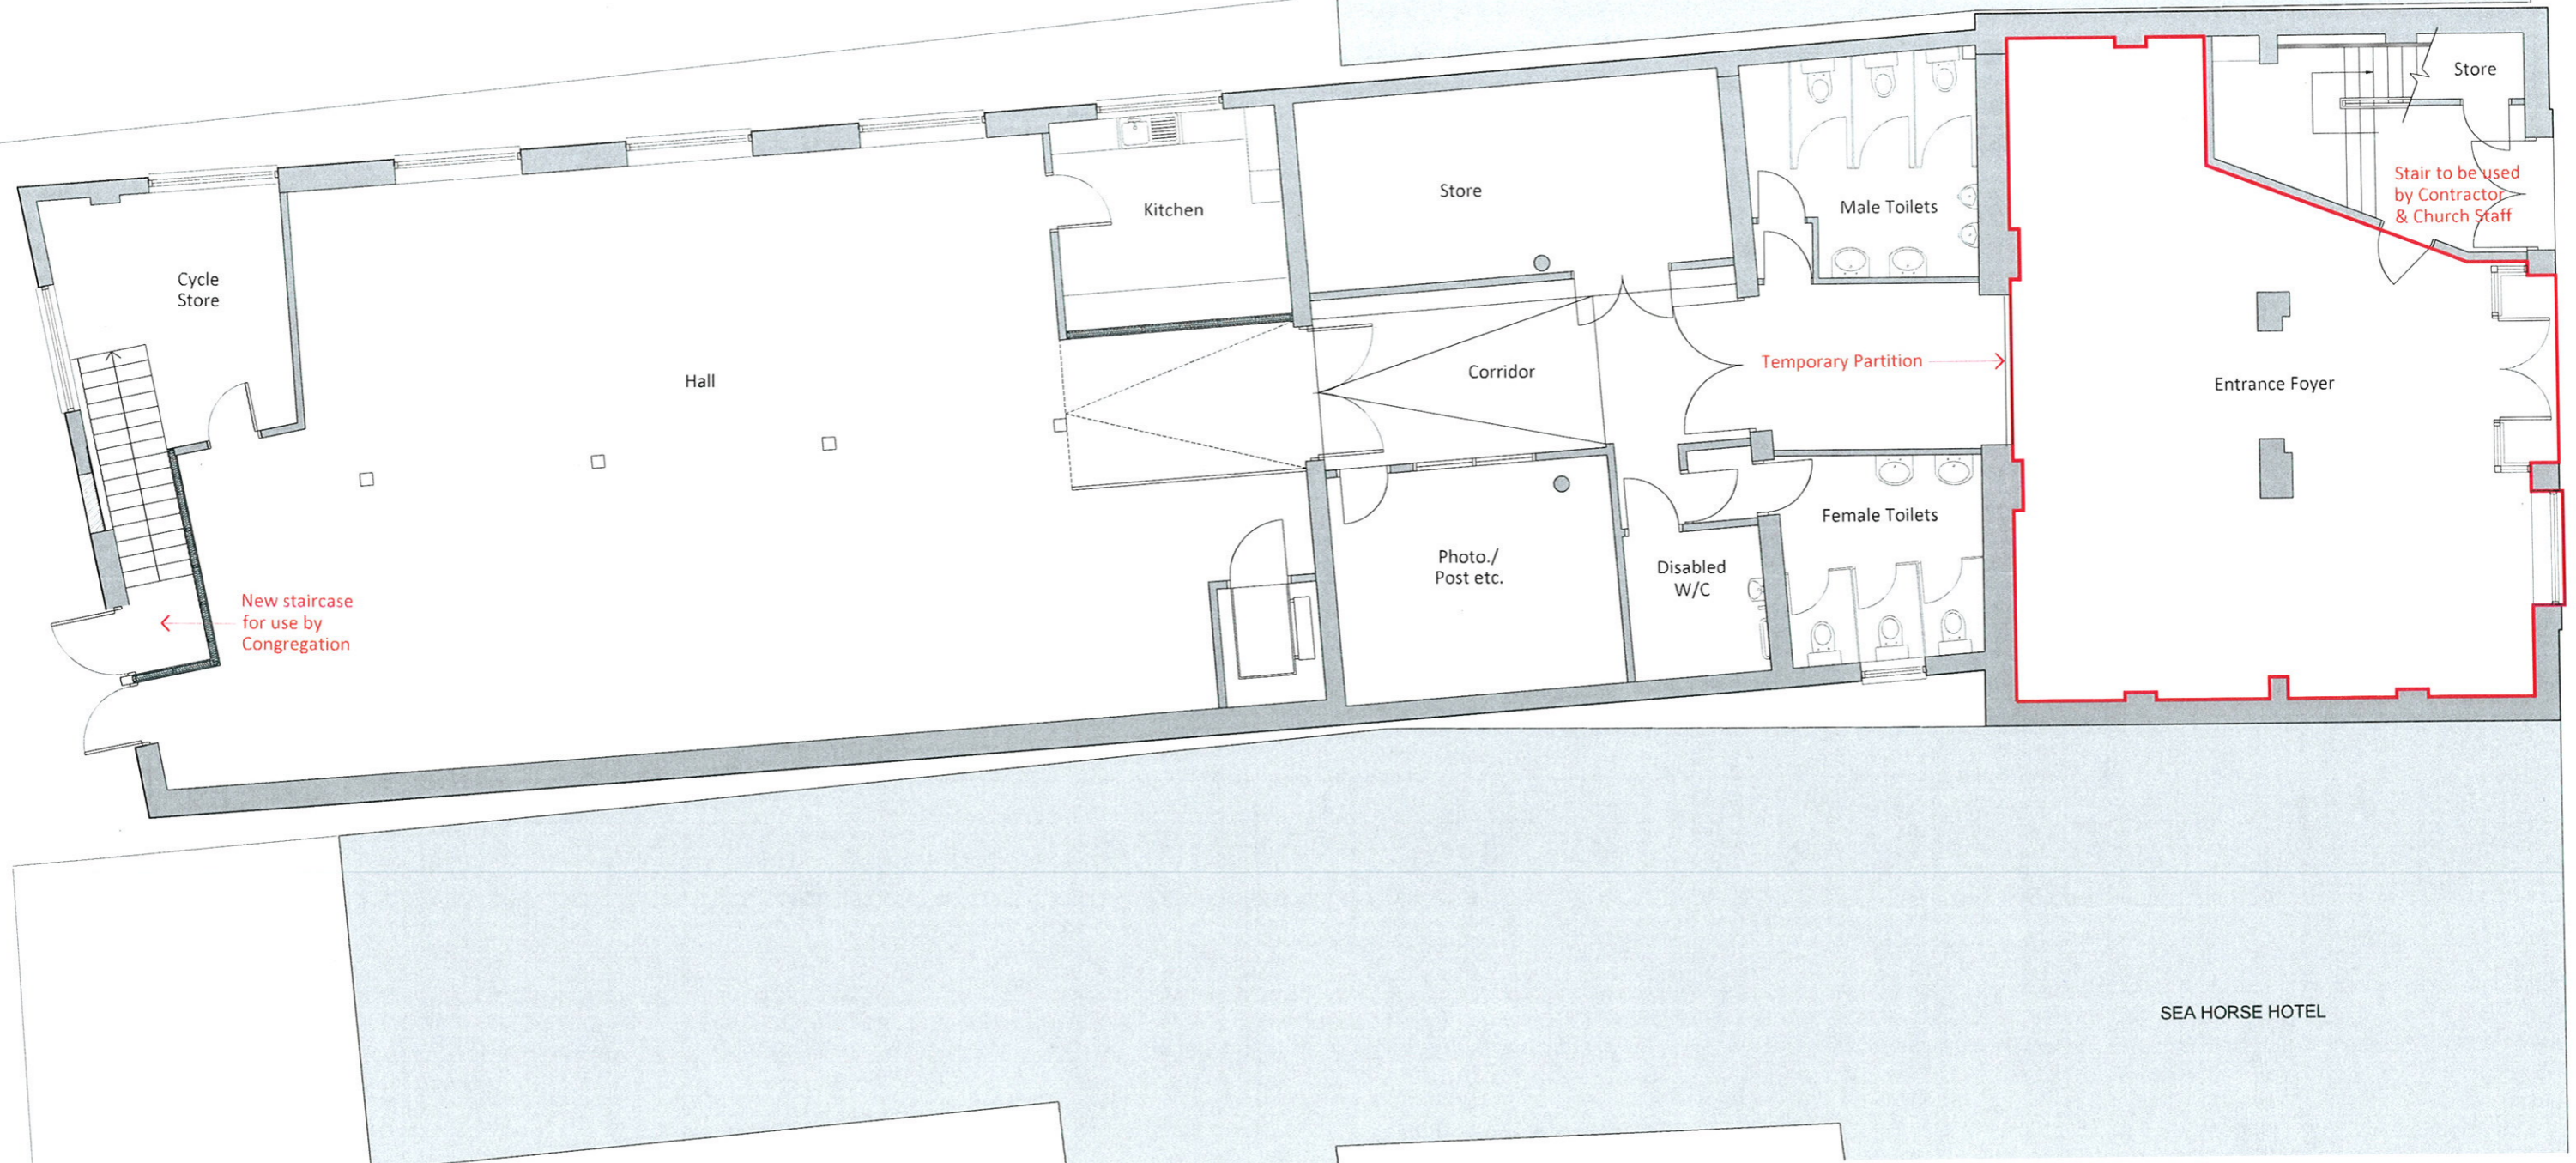

PHASE 1

SEA HORSE HOTEL

Vincent & Brown

t: 01904 700941 e: studio@vincentandbrown.com

Studio 12, Middlethorpe Business Park
Sim Balk Lane, Bishopthorpe
York, YO23 2BD

FENGSHUI CHINESE RESTAURANT

CAR PARK

PHASE 2