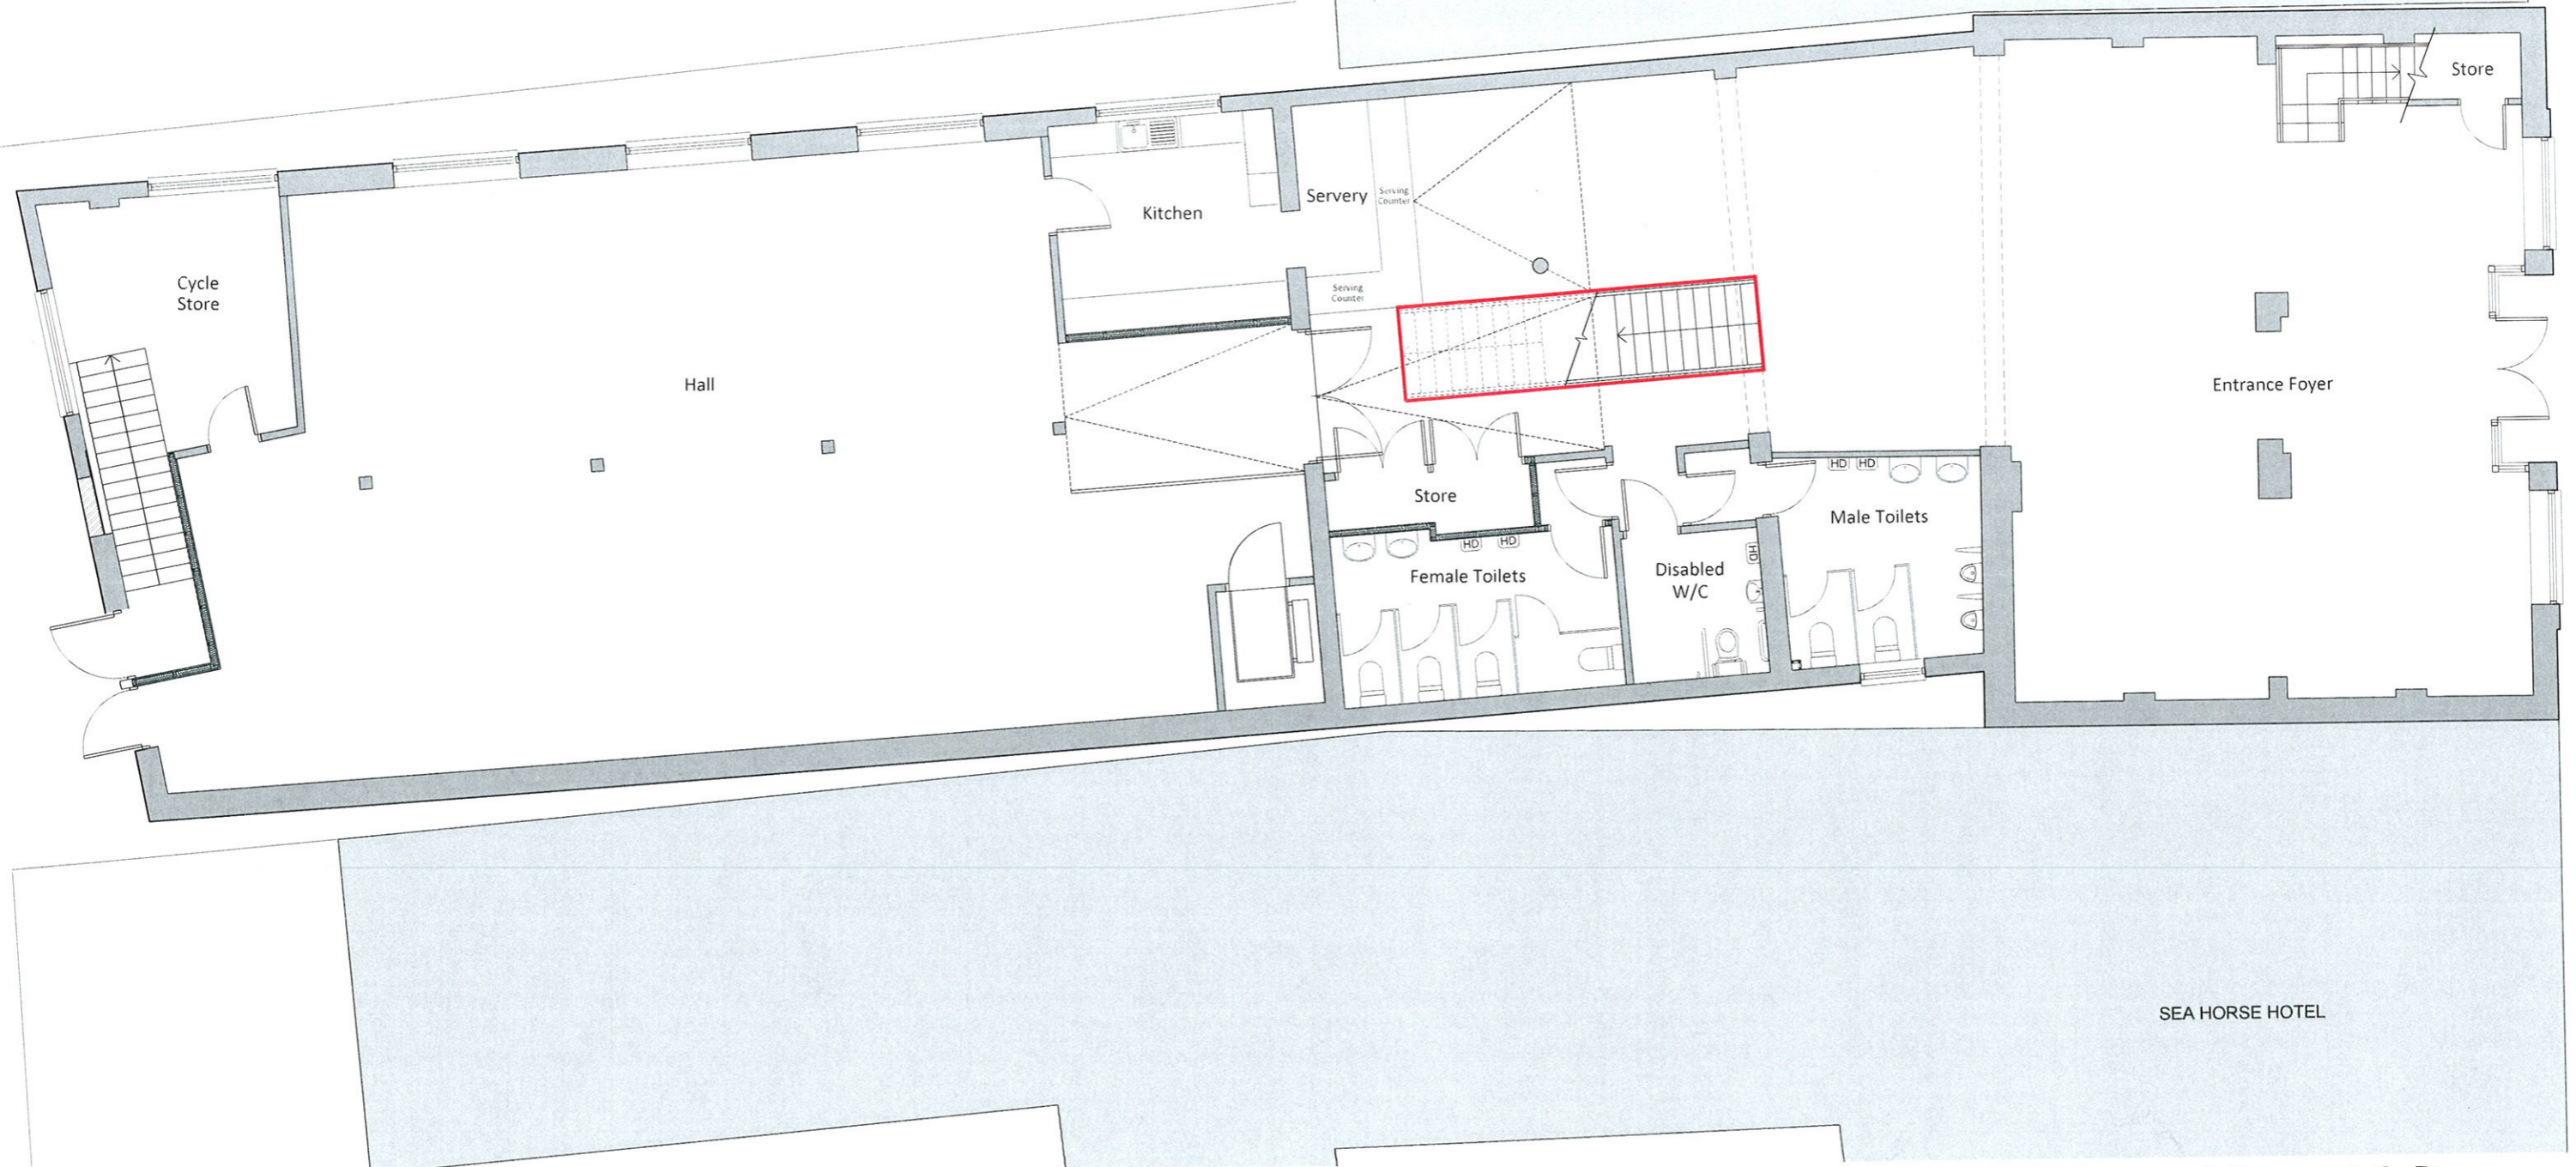

PHASE 5

CAR PARK

FENGSHUI CHINESE RESTAURANT

SEA HORSE HOTEL

Vincent & Brown

t 01904 700941 e studio@vincentandbrown.com

Studio 12, Middlethorpe Business Park
Sim Balk Lane, Bishopthorpe
York, YO23 2BD