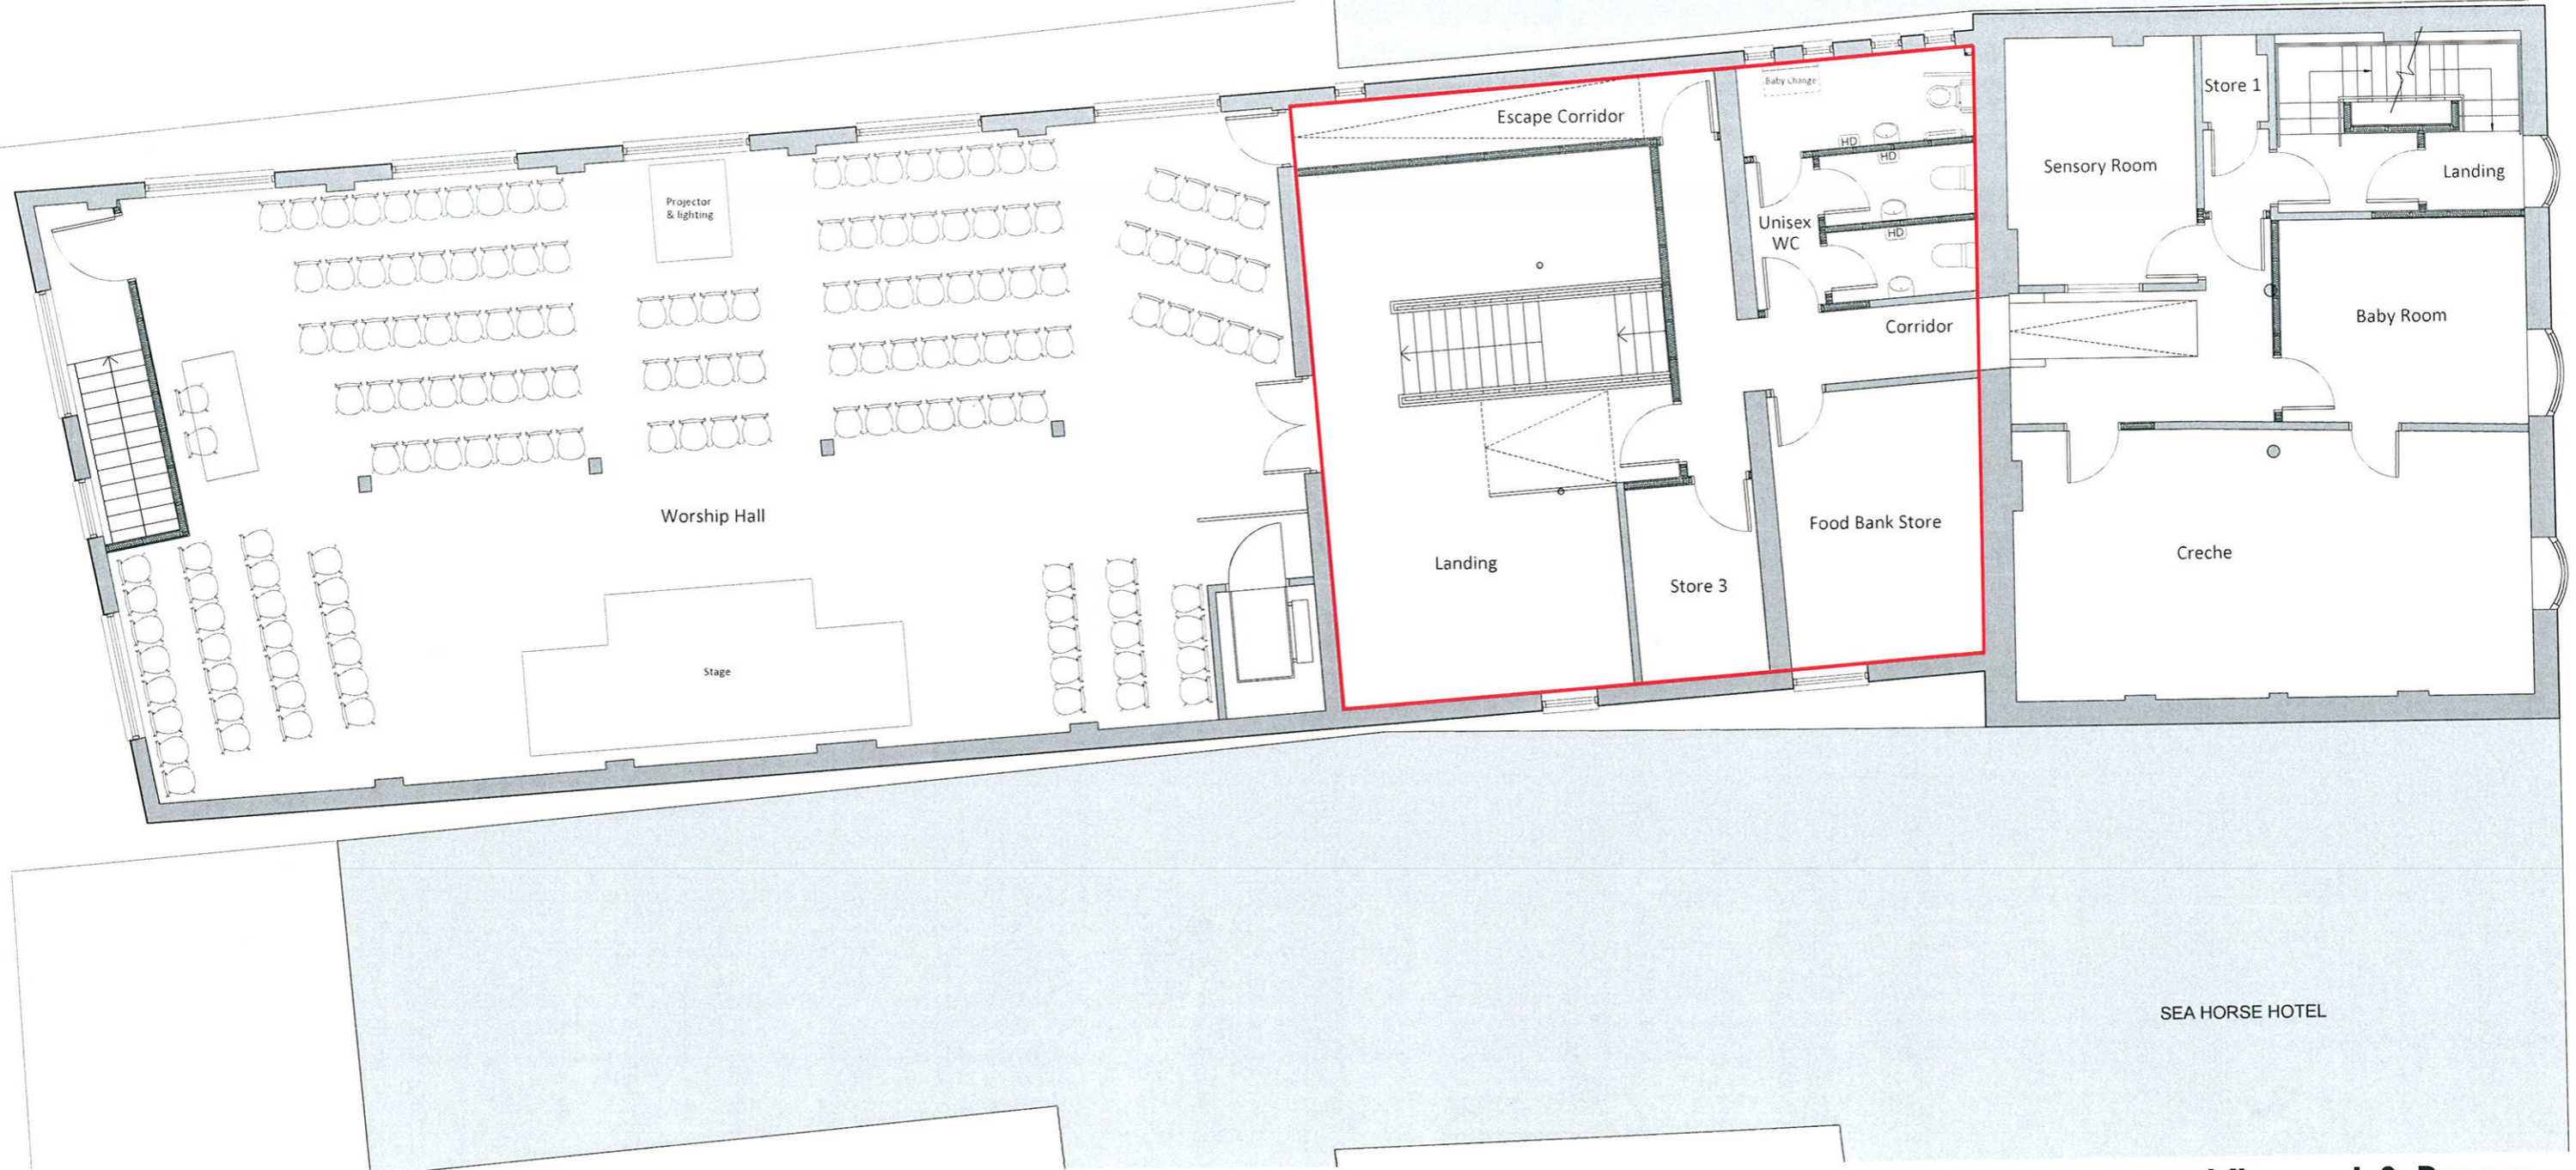

PHASE 5

CAR PARK

FENGSHUI CHINESE RESTAURANT

SEA HORSE HOTEL

Vincent & Brown

t: 01904 700941 e: studio@vincentandbrown.com

Studio 12, Middlethorpe Business Park
Sim Balk Lane, Bishopthorpe
York, YO23 2BD